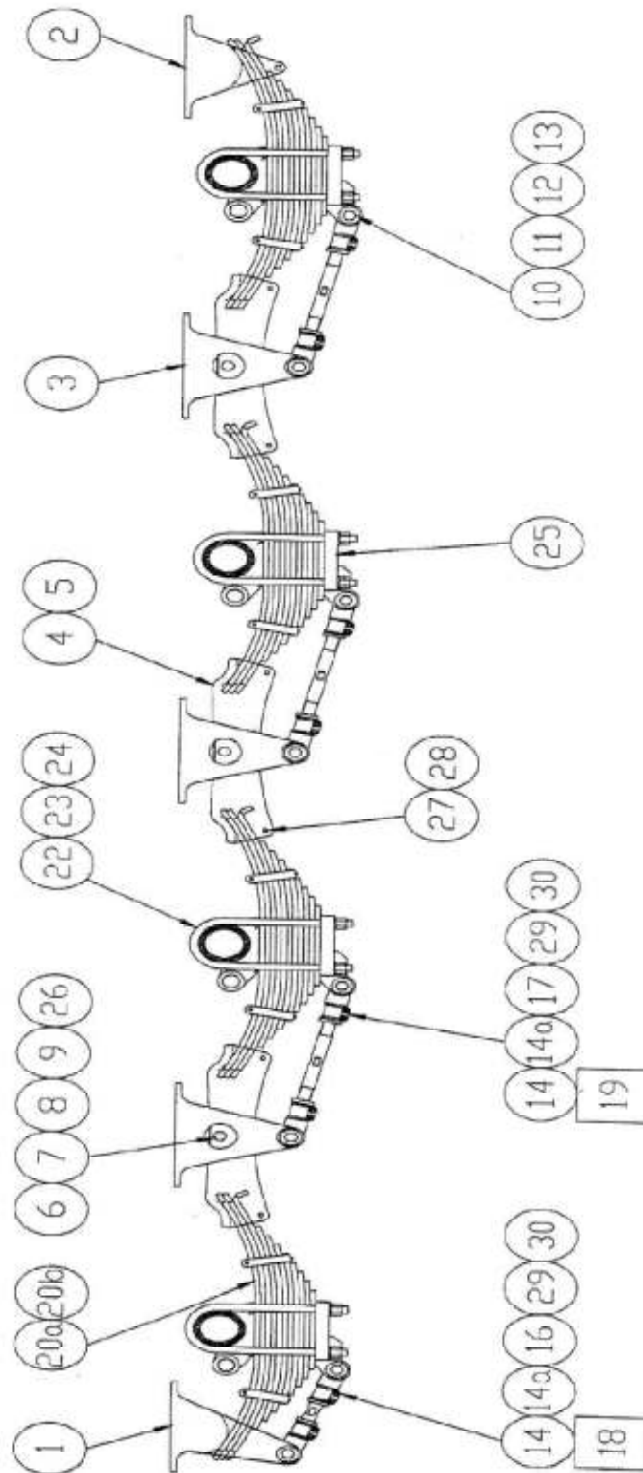

YTB 90mm HEAVY DUTY SUSPENSION UNDERSLUNG

YTB 90mm HEAVY DUTY SUSPENSION UNDERSLUNG

Item	Part No.	Description
1	59930081	Front hanger
2	59930080	Rear hanger
3	59930082	Equaliser hanger
4	59930083	Equaliser 1300mm
	59930084	Equaliser 1550mm
5	59930070	Equaliser bush (vesconite)(updated version)
6	59930072	Equaliser shaft
7	59930203	Equaliser shaft washer
8	49LNM30	Equaliser shaft lock nut M30 x 3.5
9	59930048	Equaliser shaft grease nipple M8 x 1
10	59901012	Torque arm pin
11	59901019-P	Torque arm pin bush (poly)
12	59901010	Torque arm pin washer
13	59901006	Torque arm pin locknut
14	5958900024R	Adjustable torque arm end RH
14a	5958900024L	Adjustable torque arm end LH
16	59900033/01	Adj. torque arm screw - 260mm
17	59900033/02	Adj. torque arm screw - 350mm
	59900033/04	Adj. torque arm screw - 480mm
18	59901100/380	Fixed torque arm - 380mm
19	59930045/510	Fixed torque arm - 510mm
	59930045/630	Fixed torque arm - 630mm
20a	59930010	Spring - 10 leaf 16mm
	59930076	Spring - 10 leaf 20mm HD
20b	59930022	Spring - 11 leaf
21	59930044	Spring seat - 152mm rd x 25mm high
	59930046	Spring seat - 127mm rd x 40mm high
	59930030	Spring seat - 152mm rd x 25mm high
	59930011	Spring seat - 152mm sq x 25mm high
22	59901106/395	'U' bolt 1" UNF-127mm rd x 395mm(includes nuts & washers)
	59901109/430	'U' bolt 1" UNF-152mm rd x 430mm(includes nuts & washers)
	59901108/430	'U' bolt 1" UNF-152mm sq x 430mm
23	59FWH100	'U' bolt washer
24	59930041	'U' bolt nut 1" UNF
25	59930042	Spring bottom clamp plate assembly
26	59930020	'O' ring - equaliser shaft - vitan
#	59930071	Lip seal (equaliser shift)
27	49HB5/8UNC6.00	Drop out bolt - M16 x 150
28	49LN5/8UNC	Drop out bolt locknut - M16
29	59901001	Torque arm clamp bolt - 1/2" UNF
30	59901004	Torque arm clamp bolt locknut

not shown on spare parts diagram