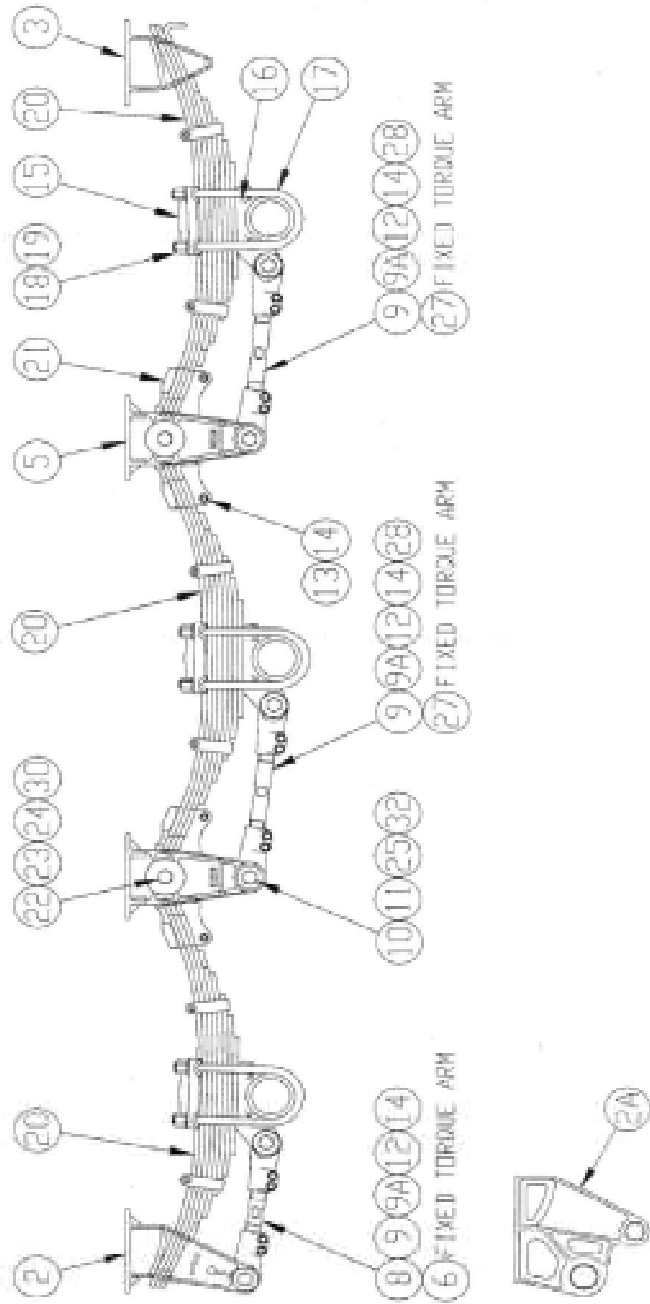

MT 75mm SUSPENSION OVERSLUNG

MT 75mm SUSPENSION OVERSLUNG

Item	Part No.	Description
2	59900022	Front hanger
2A	59900035	Front hanger - Drawbar type
3	59900001	Rear hanger
5	59900026	Equaliser hanger 8'1" & 9'1"(1232&1384mm)
	59900032	Equaliser hanger 10'1" (1538mm)
6	59901100/395	Fixed torque arm front 5" rd & sq
	59901100/380	Fixed torque arm front 6" sq
8	59900033/01	Adj. torque arm screw 260mm
9	59S8900024R	Adj. torque arm end RH(includes nuts & bolts)
9A	59S8900024L	Adj. torque arm end LH(includes nuts & bolts)
10	59901012	Torque arm pin including nut & washer
11	59901006	Torque arm pin nyloc nut 1"
12	59901001	Adj torque arm bolt
13	59901002	Spring retainer bolt 1/2" UNF
14	59901004	Nyloc nut 1/2" UNF
15	59900003	Spring top plate 5"
	59900009	Spring top plate 6"
16	59900027	Spring seat 127mm round x 25mm high
	59900025	Spring seat 127mm round x 75mm high
	59900049	Spring seat 122mm square x 25mm high
	59900071	Spring seat 122mm square x 75mm high
	59900008	Spring seat 152mm square x 25mm high
17	59901101/240	U bolt 127mm round x 240mm (includes nuts & washers)
	59901101/275	U bolt 127mm round x 275mm (includes nuts & washers)
	59901101/290	U bolt 127mm round x 290mm (includes nuts & washers)
	59901101/315	U bolt 127mm round x 315mm (includes nuts & washers)
	59901101/325	U bolt 127mm round x 325mm (includes nuts & washers)
	59901101/350	U bolt 127mm round x 350mm (includes nuts & washers)
	59901101/370	U bolt 127mm round x 370mm (includes nuts & washers)
	59901102/310	U bolt 122mm square x 310mm (includes nuts & washers)
	59901102/345	U bolt 122mm square x 345mm (includes nuts & washers)
	59901102/370	U bolt 122mm square x 370mm (includes nuts & washers)
	59901102/410	U bolt 122mm square x 410mm (includes nuts & washers)
	59901103/360	U bolt 152mm square x 360mm (includes nuts & washers)
	59901103/380	U bolt 152mm square x 380mm (includes nuts & washers)
	59901103/410	U bolt 152mm square x 410mm (includes nuts & washers)
18	59901007	Deep nut 7/8" UNF
19	59901008	Flat washer 7/8"
20	59770706	Spring 8 leaf
	59787505	Spring 9 leaf
	59770710	Spring 10 leaf - heavy duty
	59787520	Spring 3 leaf lightweight (taper leaf)
	59770706-1	1st & 2nd leaf of 8 & 9 leaf springs
	59770706-3	Single hook leaf 8 & 9 leaf springs
21	59900007	Equaliser 8'1"(1232mm)
	59900020	Equaliser 9'1"(1384mm)
	59900010	Equaliser 10'1"(1538mm)
22	59900013	Equaliser shaft including nut&washer
23	59901006	Equaliser shaft nyloc 1" nut
24	59901020	Equaliser bush
	59901020-P	Equaliser bush - poly
25	59901019	Torque arm bush
	59901019-P-01	Torque arm bush - poly
27	59901100/495	Fixed torque arm C/R 127mm rd &sq 1232mm
	59901100/470	Fixed torque arm C/R 152mm sq 1232mm
	59901100/565	Fixed torque arm C/R 127mm rd &sq 1384mm pre-1991
	59901100/380	Fixed torque arm C/R 152mm sq 1384mm
	59901100/470	Fixed torque arm C/R 127mm rd &sq 1538mm
	59901100/450	Fixed torque arm C/R 152mm sq 1538mm
28	59900033/02	Adj. torque arm screw 350mm
	59900033/03	Adj. torque arm screw 420mm
30	59901009	Equaliser shaft washer
32	59901010	Torque arm pin washer
33	59900023	Packer 25mm high
	59900039	Drawbar cheek plate
	59900096	Drawbar end housing
	59900097	Drawbar end pivot casting