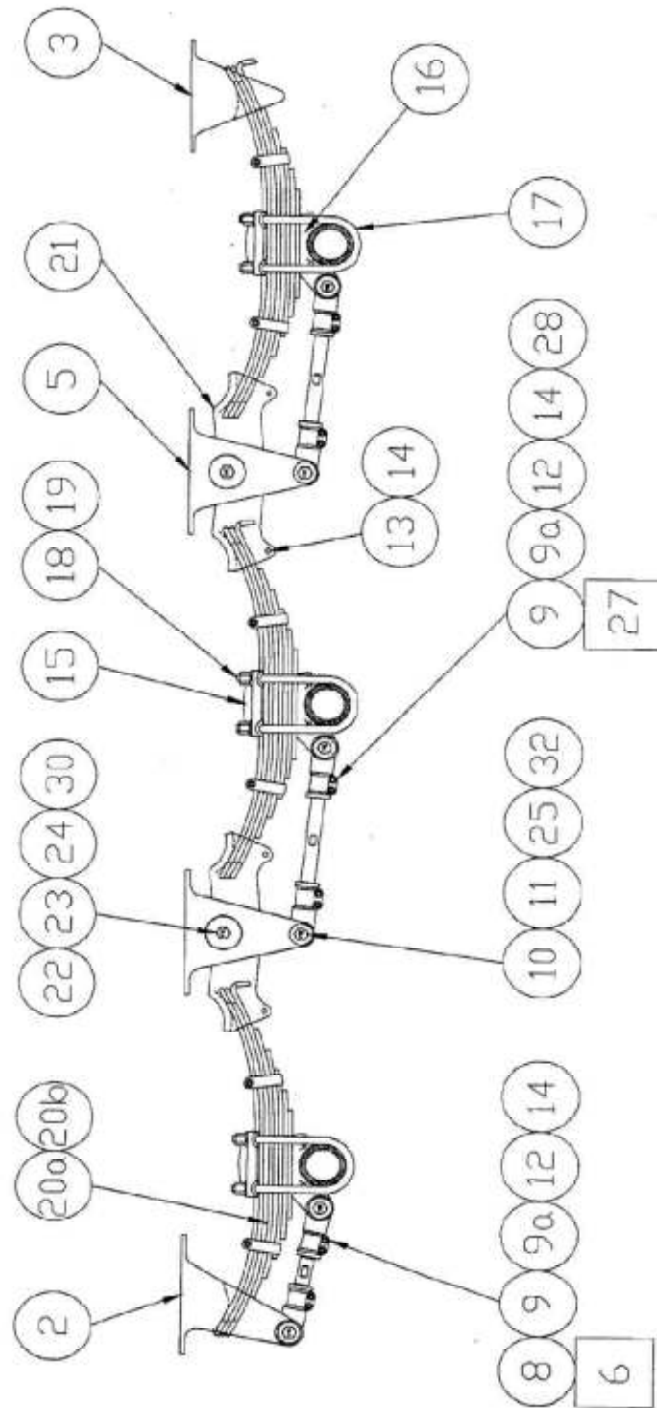

MTB 75mm SUSPENSION OVERSLUNG