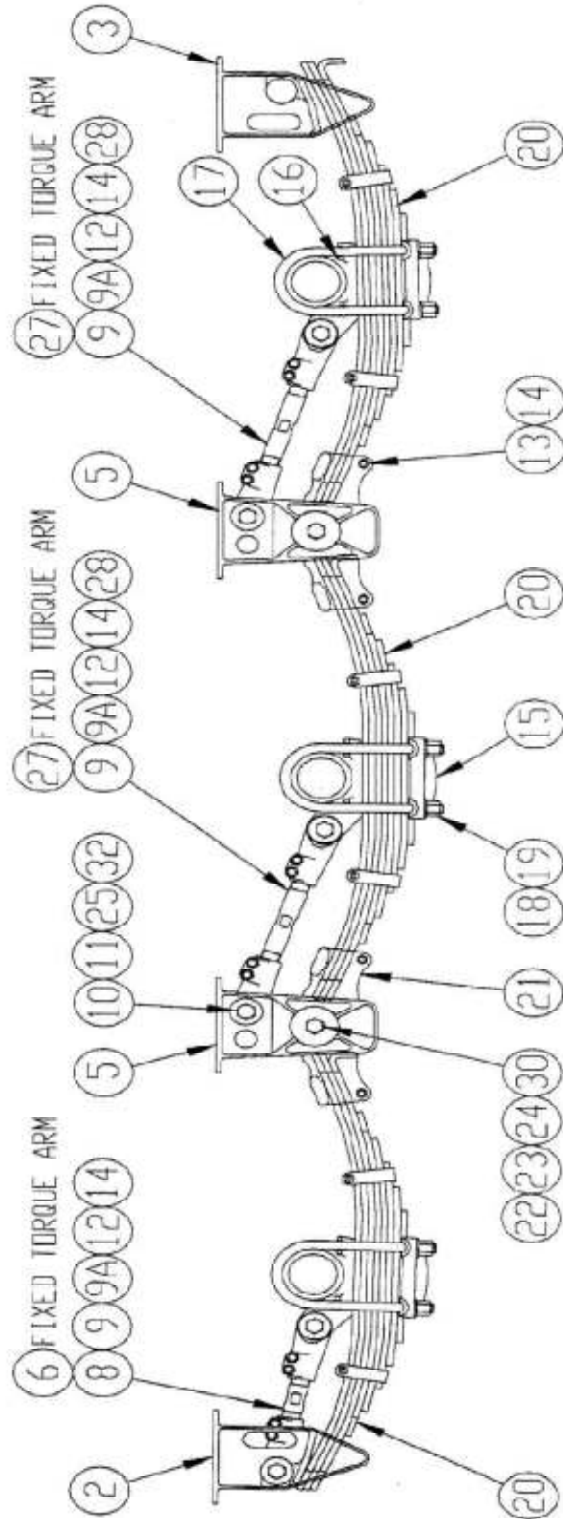

MT 75mm SUSPENSION UNDERSLUNG