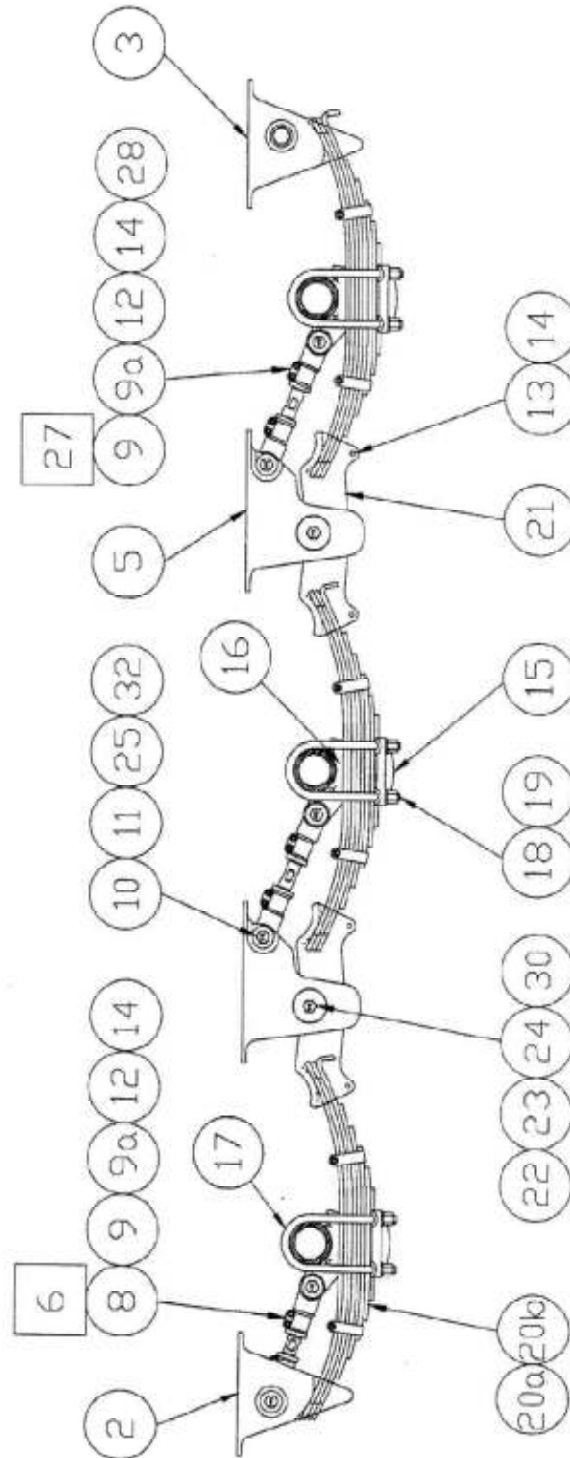

MTB 75mm SUSPENSION UNDERSLUNG