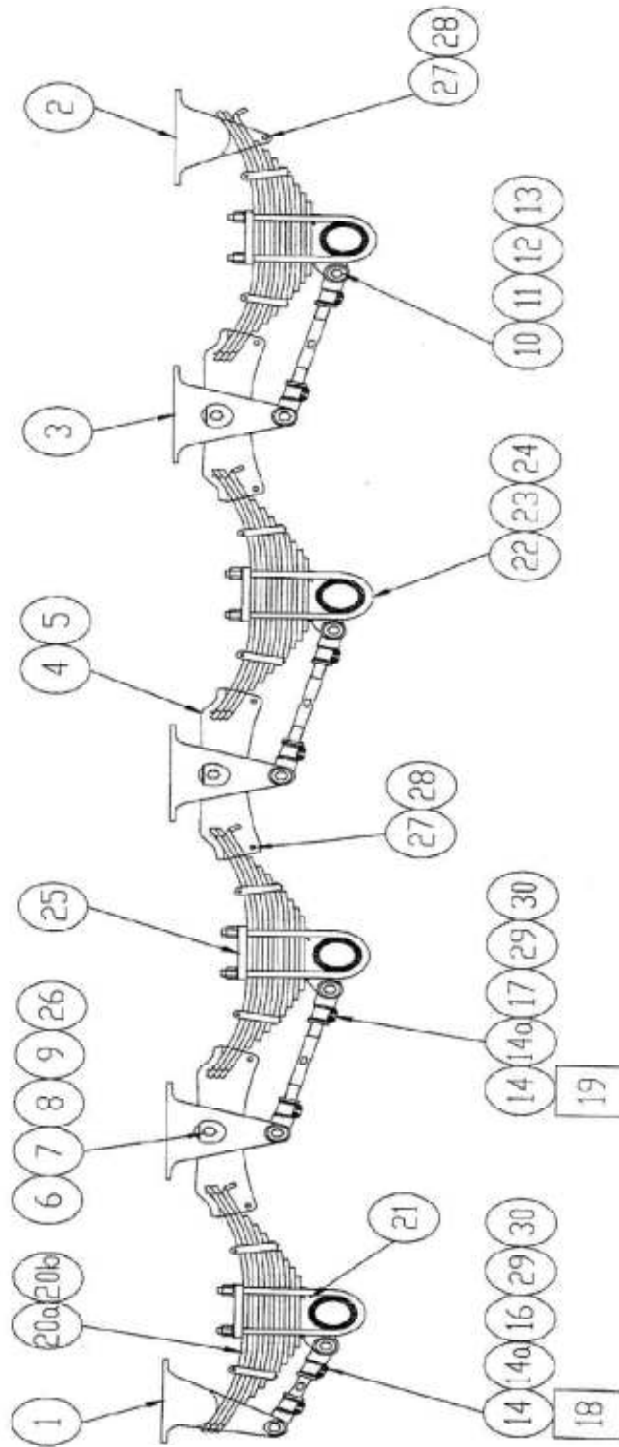

YTB 90mm HEAVY DUTY SUSPENSION OVERSLUNG

YTB 90mm HEAVY DUTY SUSPENSION OVERSLUNG

Item	Part No.	Description
1	59930081	Front hanger
2	59930080	Rear hanger
3	59930082	Equaliser hanger
4	59930083	Equaliser 1300 mm
	59930084	Equaliser 1550 mm
5	59930070	Equaliser bush
6	59930072	Equaliser shaft
7	59930203	Equaliser shaft washer
8	49LNM30	Equaliser shaft lock nut M30 x 3.5
9	59930048	Equaliser shaft grease nipple M8 x 1
10	59901012	Torque arm pin
11	59901019-P	Torque arm pin bush (poly)
12	59901010	Torque arm pin washer
13	59901006	Torque arm pin locknut
14	59SB900024R	Adj. torque arm end RH
14a	59SB900024L	Adj. torque arm end LH
16	59900033/01	Adj. torque arm screw 260mm
17	59900033/02	Adj. torque arm screw 360mm
	59900033/04	Adj. torque arm screw 480mm
18	59901100/395	Fixed torque arm 395mm
19	59901100/525	Fixed torque arm 525mm
	59930045/645	Fixed torque arm 645mm
20	59930010	Spring - 10 leaf 16mm
	59930076	Spring - 10 leaf 20mm heavy duty
20a	59930022	Spring - 11 leaf
21	59930046	Spring seat - 127mm rd x 40mm high
	59930030	Spring seat - 152mm rd x 25mm high
	59930011	Spring seat - 152mm sq x 25mm high
22	59901106/395	'U' bolt 1" UNF - 127mm rd x 395mm (includes nuts & washers)
	59901109/430	'U' bolt 1" UNF - 152mm rd x 430mm (includes nuts & washers)
	59901108/430	'U' bolt 1" UNF - 152mm sq x 430mm (includes nuts & washers)
23	59FWH100	'U' bolt washer
24	59930041	'U' bolt nut 1" UNF
25	59930047/01	Spring top plate - 127mm rd
	59930047/02	Spring top plate - 152mm rd
26	59930020	'O' ring - equaliser shaft - viton
	59930071	Lip seal equaliser shaft
27	49HB5/8UNC6.00	Drop out bolt - M16 x 150
28	49LN5/8UNC	Drop out bolt locknut - M16
29	59901001	Torque arm clamp bolt - 1/2" UNF
30	59901004	Torque arm clamp bolt locknut