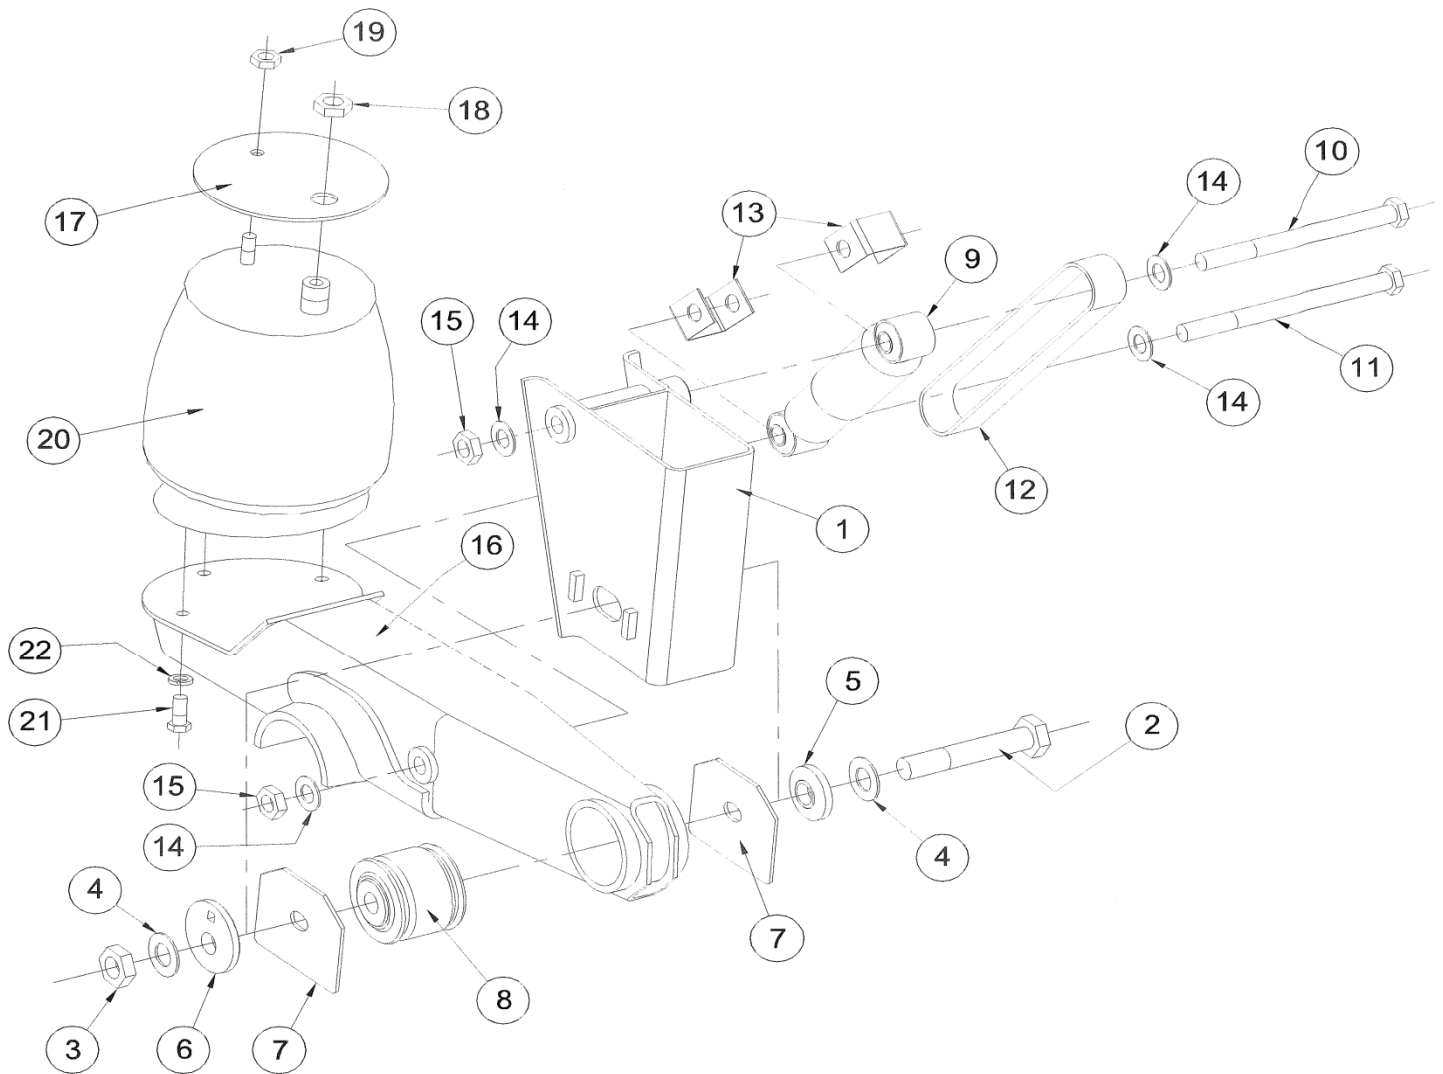

# Spare Parts – Duratrac FB - Air suspension.

**SIMPLY  
MILES  
AHEAD**

**YORK**  
SIMPLY MILES AHEAD

**YTE** *Leading*  
Trailer Parts

CERT NO: 15-24935  
ISO 9001: 2008

WORLD RIG  
WVA S 277

[www.yorktransport.com](http://www.yorktransport.com)