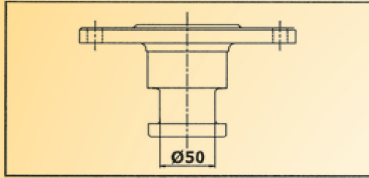

PRODUCT SPECIFICATION

Weld-In King Pin

SIZE	Trailer Rubbing Plate Thickness	M Rated	
2" / 50mm	10	105KN	YKW50M10
	12	105KN	YKW50M12

Bolt/Weld-In King Pin

SIZE	Trailer Rubbing Plate Thickness	M Rated		D Value	
2" / 50mm	10	105KN	YKZ50M10	150KN	Y-KP2100
	12	105KN	YKZ50M12		
3.5" / 90mm	16	105KN	YKZ50M16		