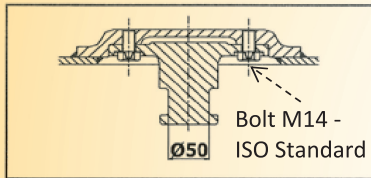

PRODUCT SPECIFICATION

Weld-In King Pin

SIZE	Trailer Rubbing Plate Thickness	M Rated	
2" / 50mm	10	105KN	YKW50M10
	12	105KN	YKW50M12

Bolt/Weld-In King Pin

SIZE	Trailer Rubbing Plate Thickness	M Rated		D Value	
2" / 50mm	10	105KN	YKZ50M10	150KN	Y-KP2100
	12	105KN	YKZ50M12		
3.5" / 90mm	16	105KN	YKZ50M16		