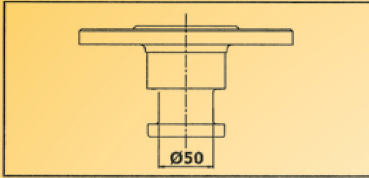

KINGPINS

FEATURES OF KINGPINS

1. Tightly controlled metallurgical composition achieved offers excellent welding characteristics for easy installation and replacement
2. Carefully controlled hardening process for maximum wear resistance

PRODUCT SPECIFICATION

Weld-In King Pin

SIZE	Trailer Rubbing Plate Thickness	M Rated	
2" / 50mm	10	105KN	YKW50M10
	12	105KN	YKW50M12

Bolt/Weld-In King Pin

SIZE	Trailer Rubbing Plate Thickness	M Rated		D Value	
2" / 50mm	10	105KN	YKZ50M10	150KN	Y-KP2100
	12	105KN	YKZ50M12		
3.5" / 90mm	16	105KN	YKZ50M16		