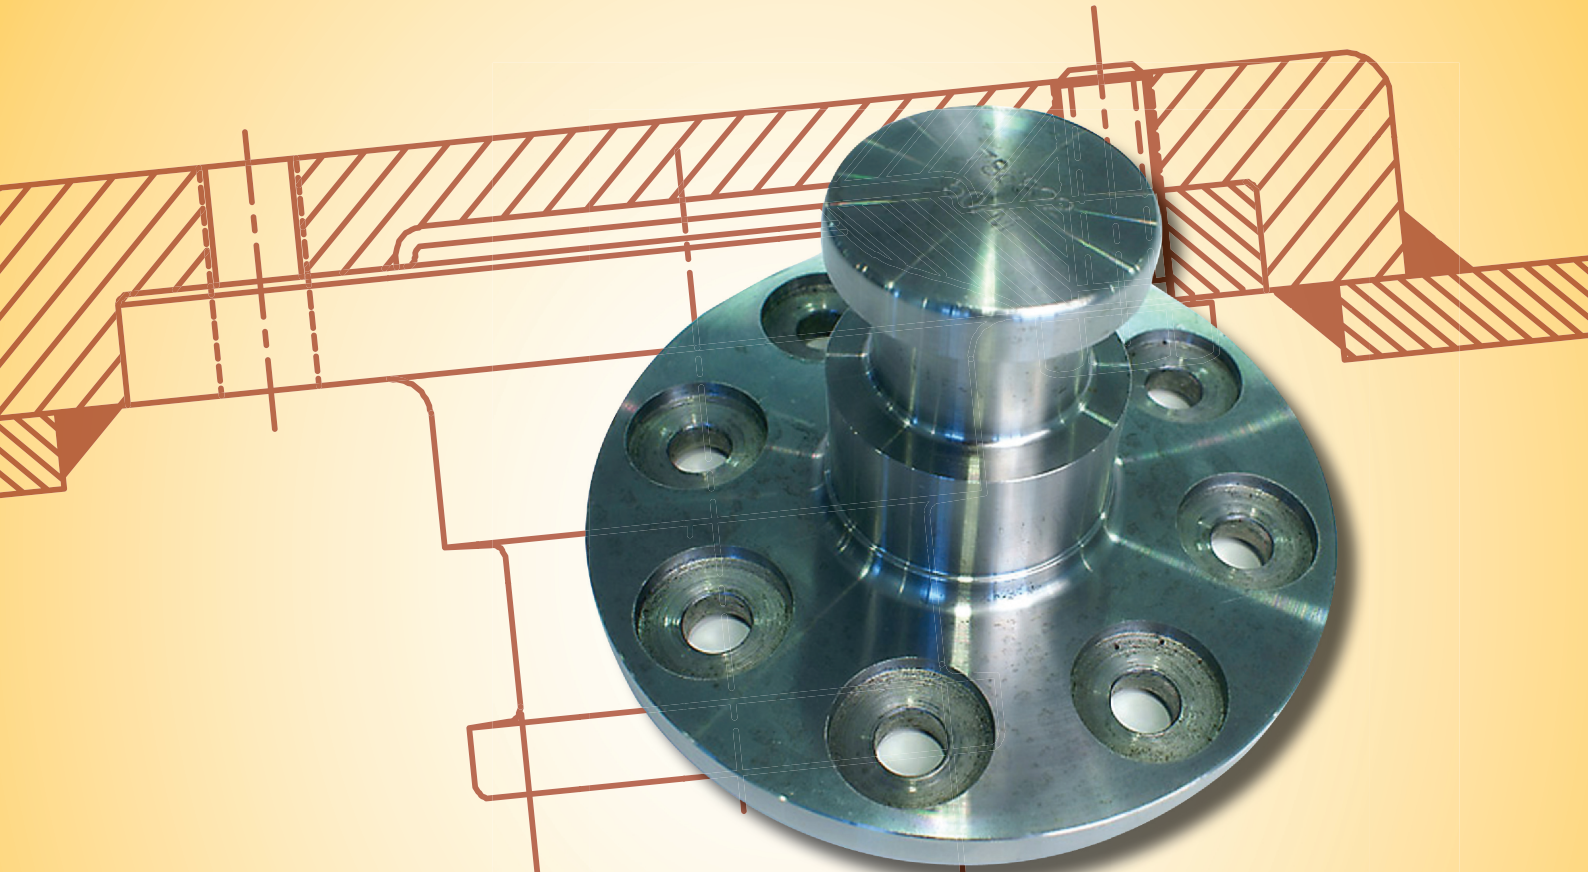

KINGPINS

FEATURES OF KINGPINS

1. Tightly controlled metallurgical composition achieved offers excellent welding characteristics for easy installation and replacement
2. Carefully controlled hardening process for maximum wear resistance

QUALITY STANDARD

These product are tested and validated conforming to YORK's standard specification:

1. AS2175, BSAU1C, DIN 74080, and ISO 337
2. These kingpins are M rated and tested for mechanical properties as per ADR standard AS/NZS 4968.3

PRODUCT SPECIFICATION

Weld-In King Pin

SIZE	Trailer Rubbing Plate Thickness	M Rated	
2" / 50mm	10	105KN	YKW50M10
	12	105KN	YKW50M12

Bolt/Weld-In King Pin

SIZE	Trailer Rubbing Plate Thickness	M Rated		D Value	
2" / 50mm	10	105KN	YKZ50M10	150KN	Y-KP2100
	12	105KN	YKZ50M12		
3.5" / 90mm	16	105KN	YKZ50M16		

Demountable King Pin

SIZE	Trailer Rubbing Plate Thickness	M Rated		D Value	
2" / 50mm	8	105KN	YKZA5008M	150KN	Y-KP2108
	10	105KN	YKZA5010M	150KN	Y-KP2210
	12	105KN	YKZA5012M	150KN	Y-KP2312
3.5" / 90mm	12	140KN	YKZA9012M		
	16	140KN	YKZA9016M		