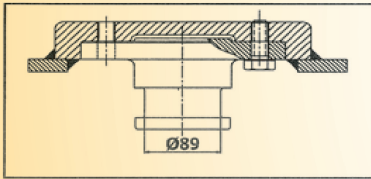

PRODUCT SPECIFICATION

Weld-In King Pin

SIZE	Trailer Rubbing Plate Thickness	M Rated	
2" / 50mm	10	105KN	YKW50M10
	12	105KN	YKW50M12

Bolt/Weld-In King Pin

SIZE	Trailer Rubbing Plate Thickness	M Rated		D Value	
2" / 50mm	10	105KN	YKZ50M10	150KN	Y-KP2100
	12	105KN	YKZ50M12		
3.5" / 90mm	16	105KN	YKZ50M16		

Demountable King Pin

SIZE	Trailer Rubbing Plate Thickness	M Rated		D Value	
2" / 50mm	8	105KN	YKZA5008M	150KN	Y-KP2108
	10	105KN	YKZA5010M	150KN	Y-KP2210
	12	105KN	YKZA5012M	150KN	Y-KP2312
3.5" / 90mm	12	140KN	YKZA9012M		
	16	140KN	YKZA9016M		