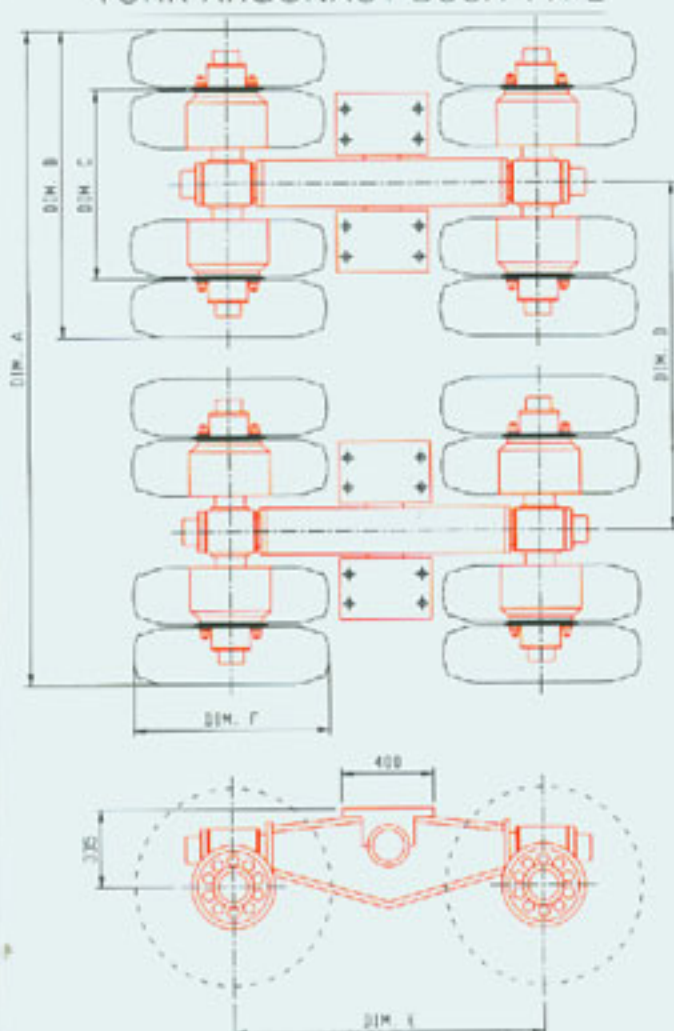

YORK

SIMPLY MILES AHEAD

**UP TO 100 TONNES
CAPACITY**

- **DOUBLE OSILLATING
BOGIES FOR HEAVY
DUTY LOWBED
TRAILERS**
- **SUITABLE FOR
ARDUOUS
OFF-HIGHWAY
OPERATION**
- **RANGE OF STANDARD
MODELS & PURPOSE
BUILT UNITS TO SUIT
ALL APPLICATIONS**

CERT. NO. 93-2-0135
SS ISO 9001:1994

Heavy Duty Walking Beam Suspension

ARGONAUT

SPECIFICATION

YORK ARGONAUT BUSH TYPE

MODEL AGB-80/15

TYRE	8.25 X 15	10.00 X 15
CAPACITY (TONNES)	65 @ 20 KMH 75 @ 10 KMH	75 @ 20 KMH 80 @ 10 KMH
DIM. A	2820	3000
DIM. B	1320	1410
DIM. C	0815	0815
DIM. D	1500	1590
DIM. E	1350	1350
DIM. F	ø850 REF.	ø935 REF.

MODEL AGB-80/20

TYRE	10.00 X 20	
CAPACITY (TONNES)	70 @ 20 KMH 80 @ 10 KMH	
DIM. A	3210	
DIM. B	1510	
DIM. C	0890	
DIM. D	1700	
DIM. E	1350	
DIM. F	ø1850 REF.	

MODEL AGB-100/20

TYRE	11.00 X 20	12.00 X 20
CAPACITY (TONNES)	80 @ 20 KMH 85 @ 10 KMH	80 @ 20 KMH 100 @ 10 KMH
DIM. A	3405	3512
DIM. B	1605	1662
DIM. C	0965	0965
DIM. D	1800	1890
DIM. E	1550	1550
DIM. F	ø1111 REF.	ø1153 REF.

MODEL

BRAKE SIZE

RIM MOUNTING

AGB-80/15	ø311 x 178	ISO OR DIN, 10 STUD x 225 PCD
AGB-80/20	ø420 x 180	ISO OR DIN, 10 STUD x 335 PCD
AGB-100/20	ø420 x 220	ISO OR DIN, 10 STUD x 335 PCD

DISTRIBUTOR:

YORK

YORK TRANSPORT EQUIPMENT (ASIA) PTE LTD
No. 5 Tuas Avenue 6 Singapore 639295
Tel: (65) 601 0577 Fax: (65) 661 4045